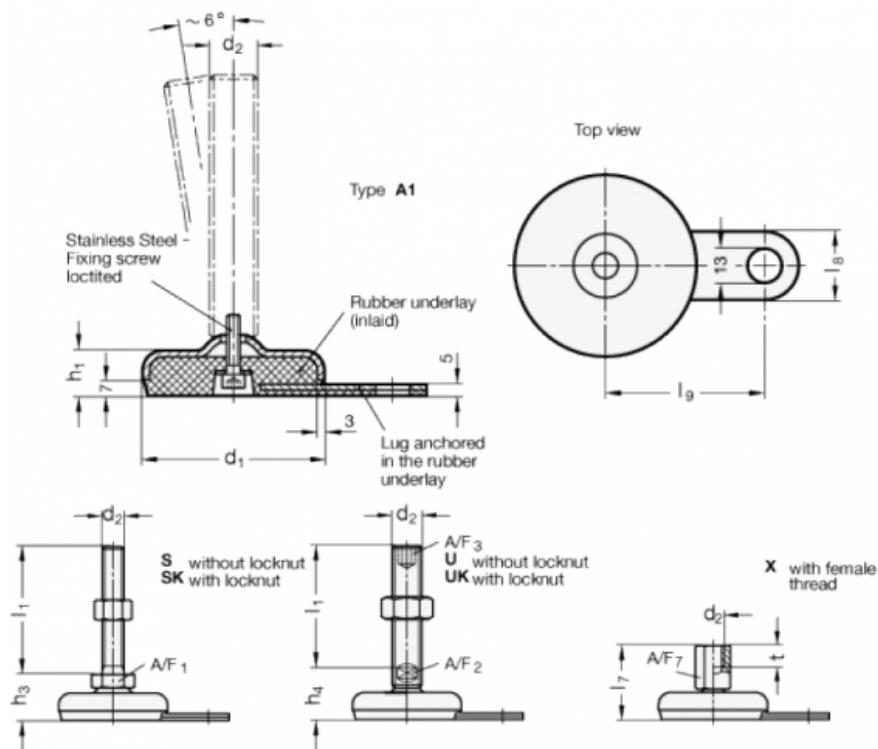

# Data Sheet

Article number: 2032100M24125A1UK

Description: E+G levelling foot  
GN 32-100-M24-125-A1-UK

Note: UK With nut, Hexagon socket at the top, Wrench flat at the bottom

## Measures

A/F2 = 19

l9 = 80

A/F3 = 12

d1 = 100

d2 = M24

h1 = 21

h4 = 39

l1 = 125

l8 = 30